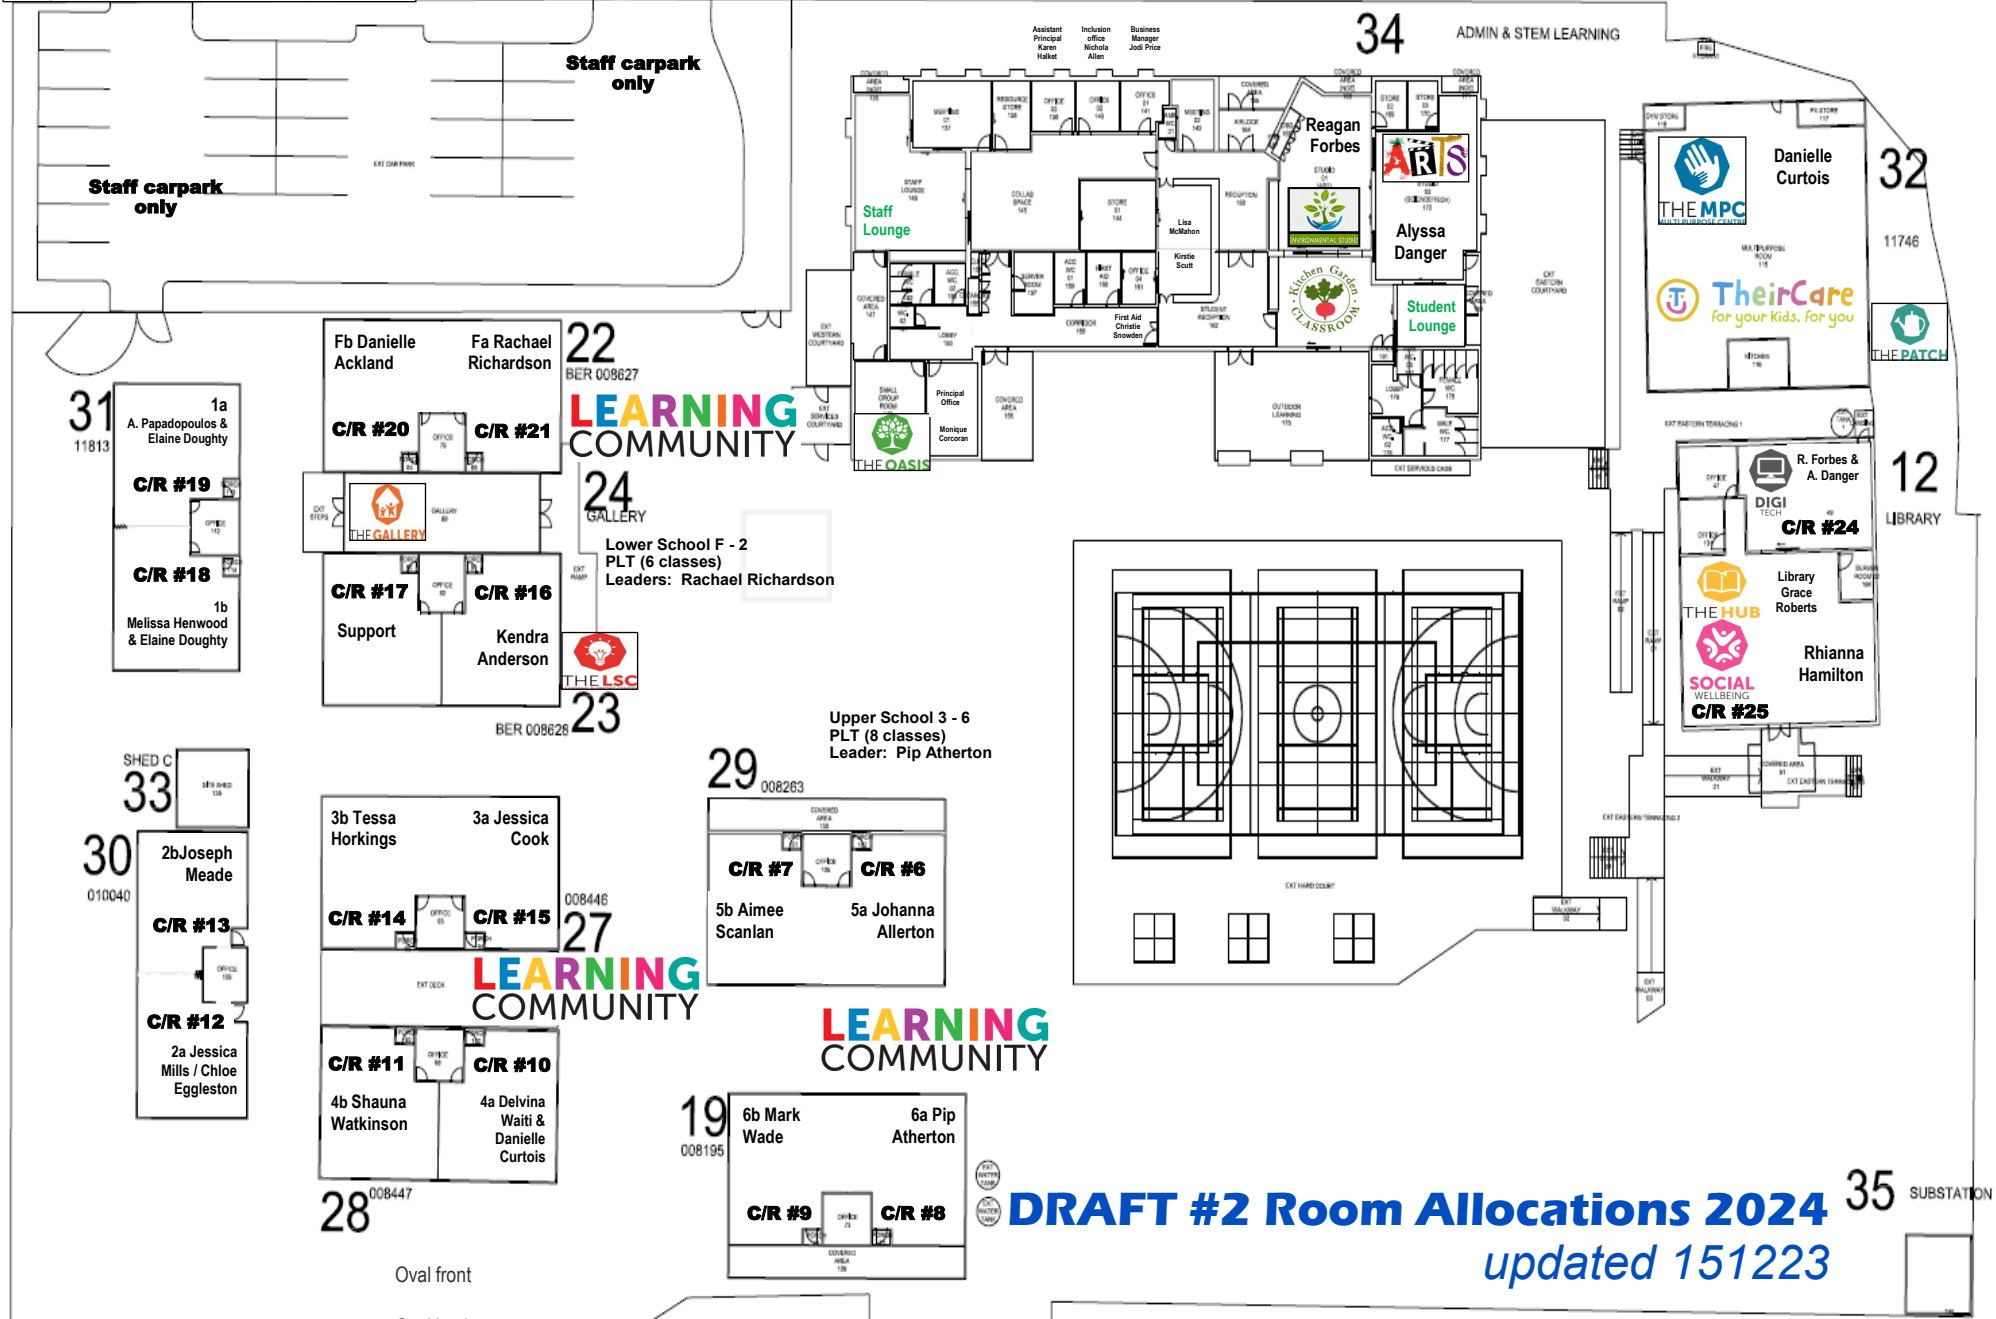

BROWNS ROAD

PEARCEDALE ROAD

DRAFT #2 Room Allocations 2024
updated 151223

Oval front
 Oval back