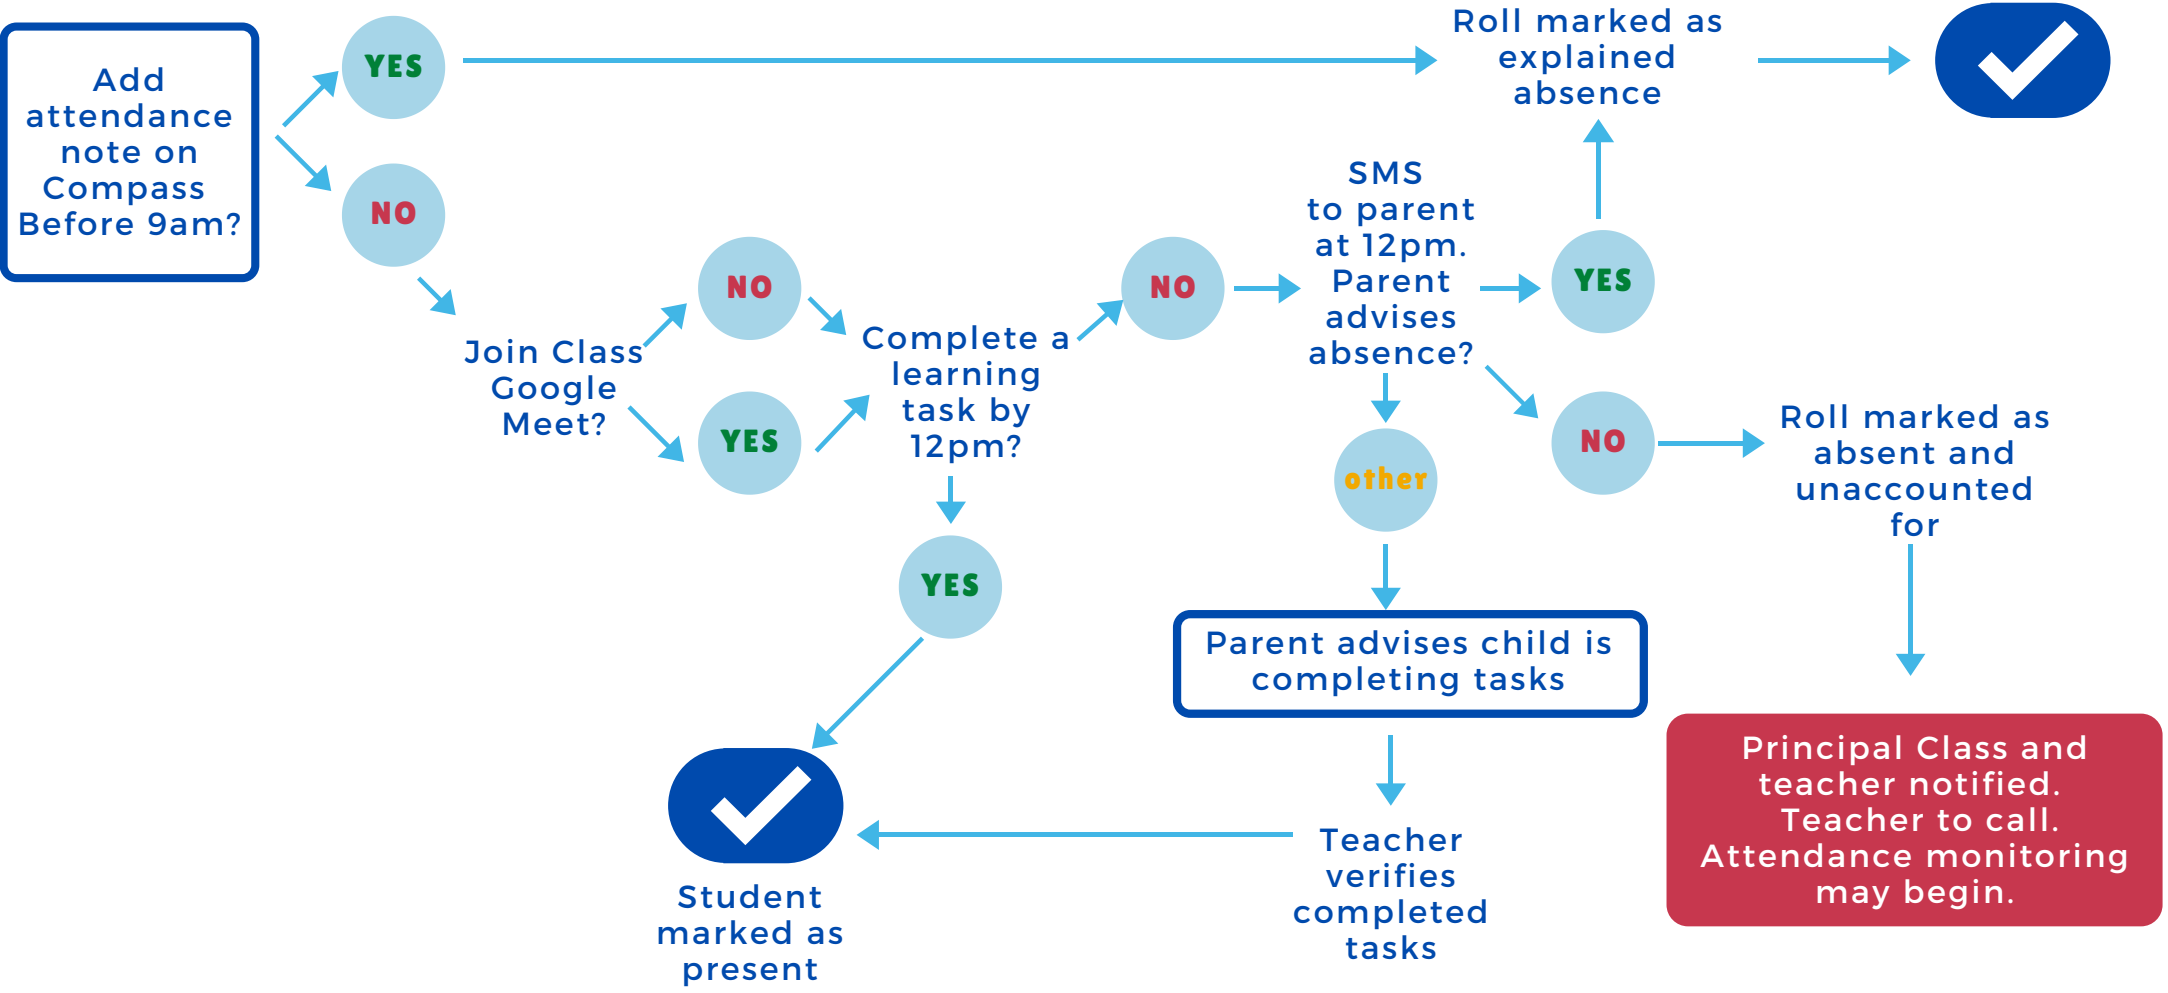

REMOTE LEARNING ABSENCES

Sample Text Message
 [Student] is marked absent from remote learning as of 12pm.
 To confirm attendance, please email, cranbourne.south.ps@education.gov.vic.au