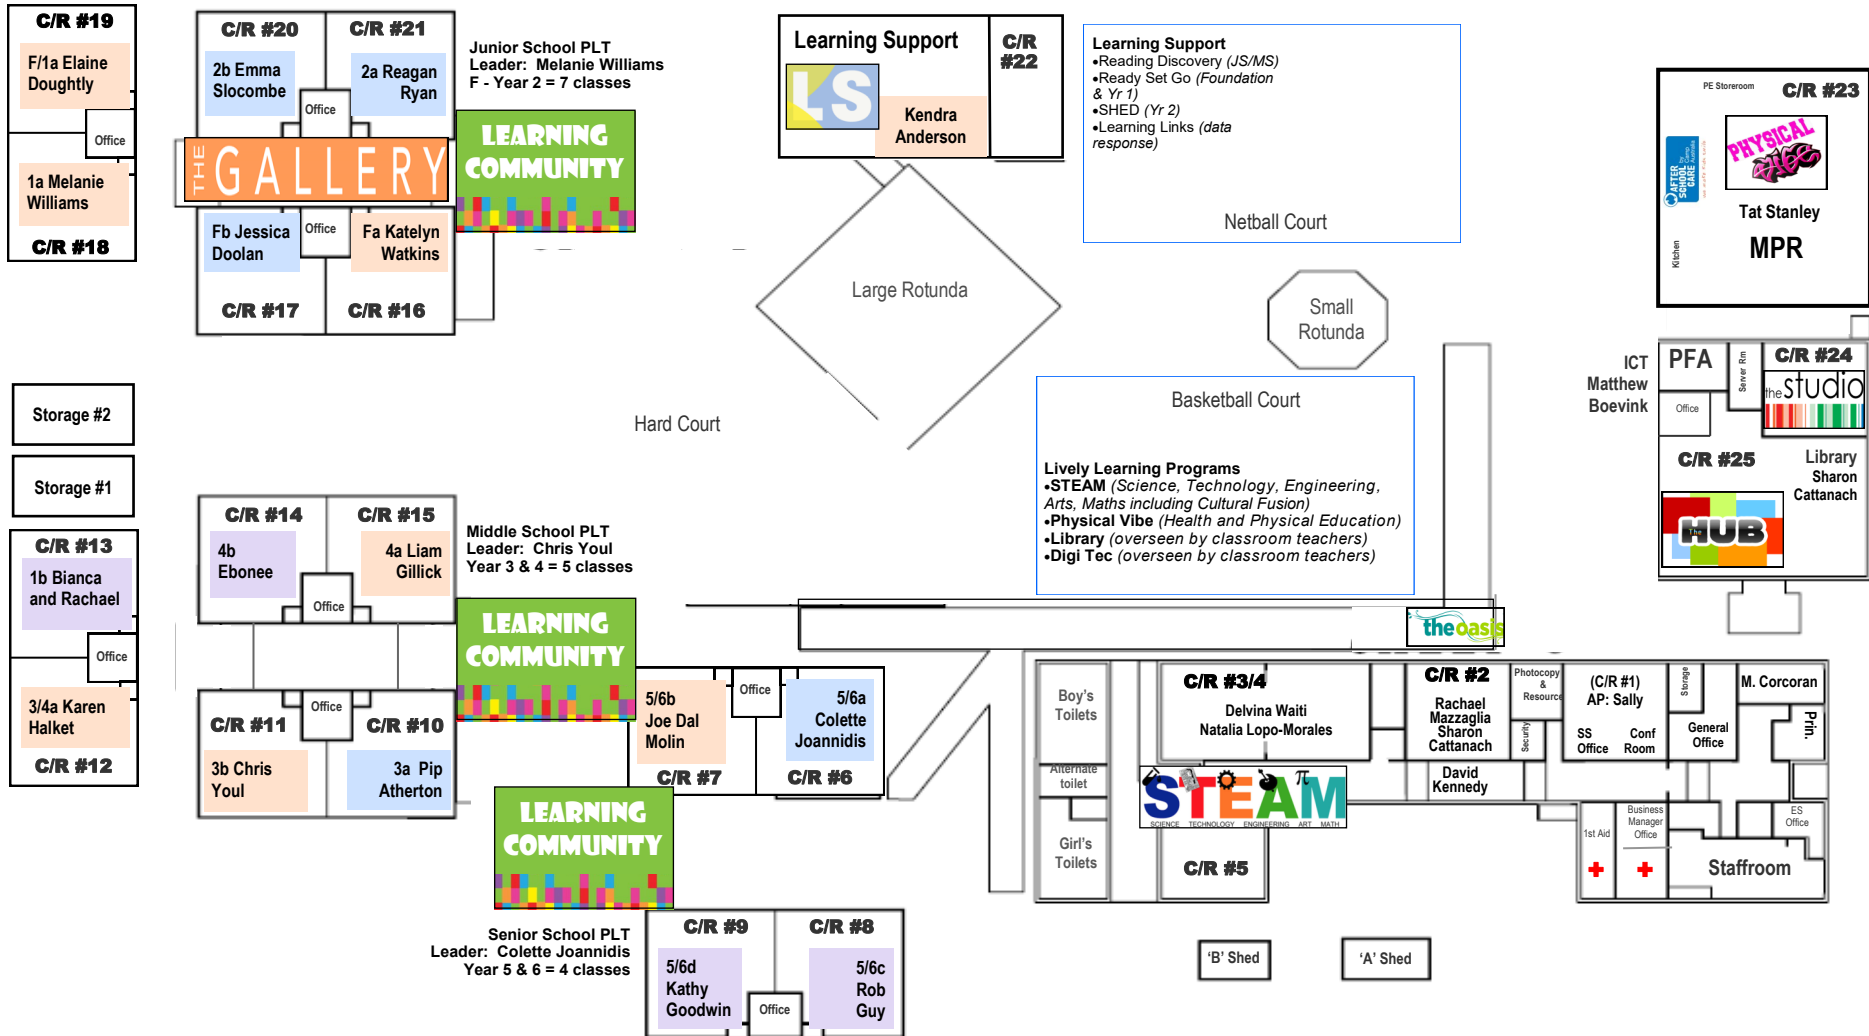

BROWNS ROAD

Oval front
Oval back

DRAFT Room Allocations for 2019 updated 030219

PEARCEDALE ROAD