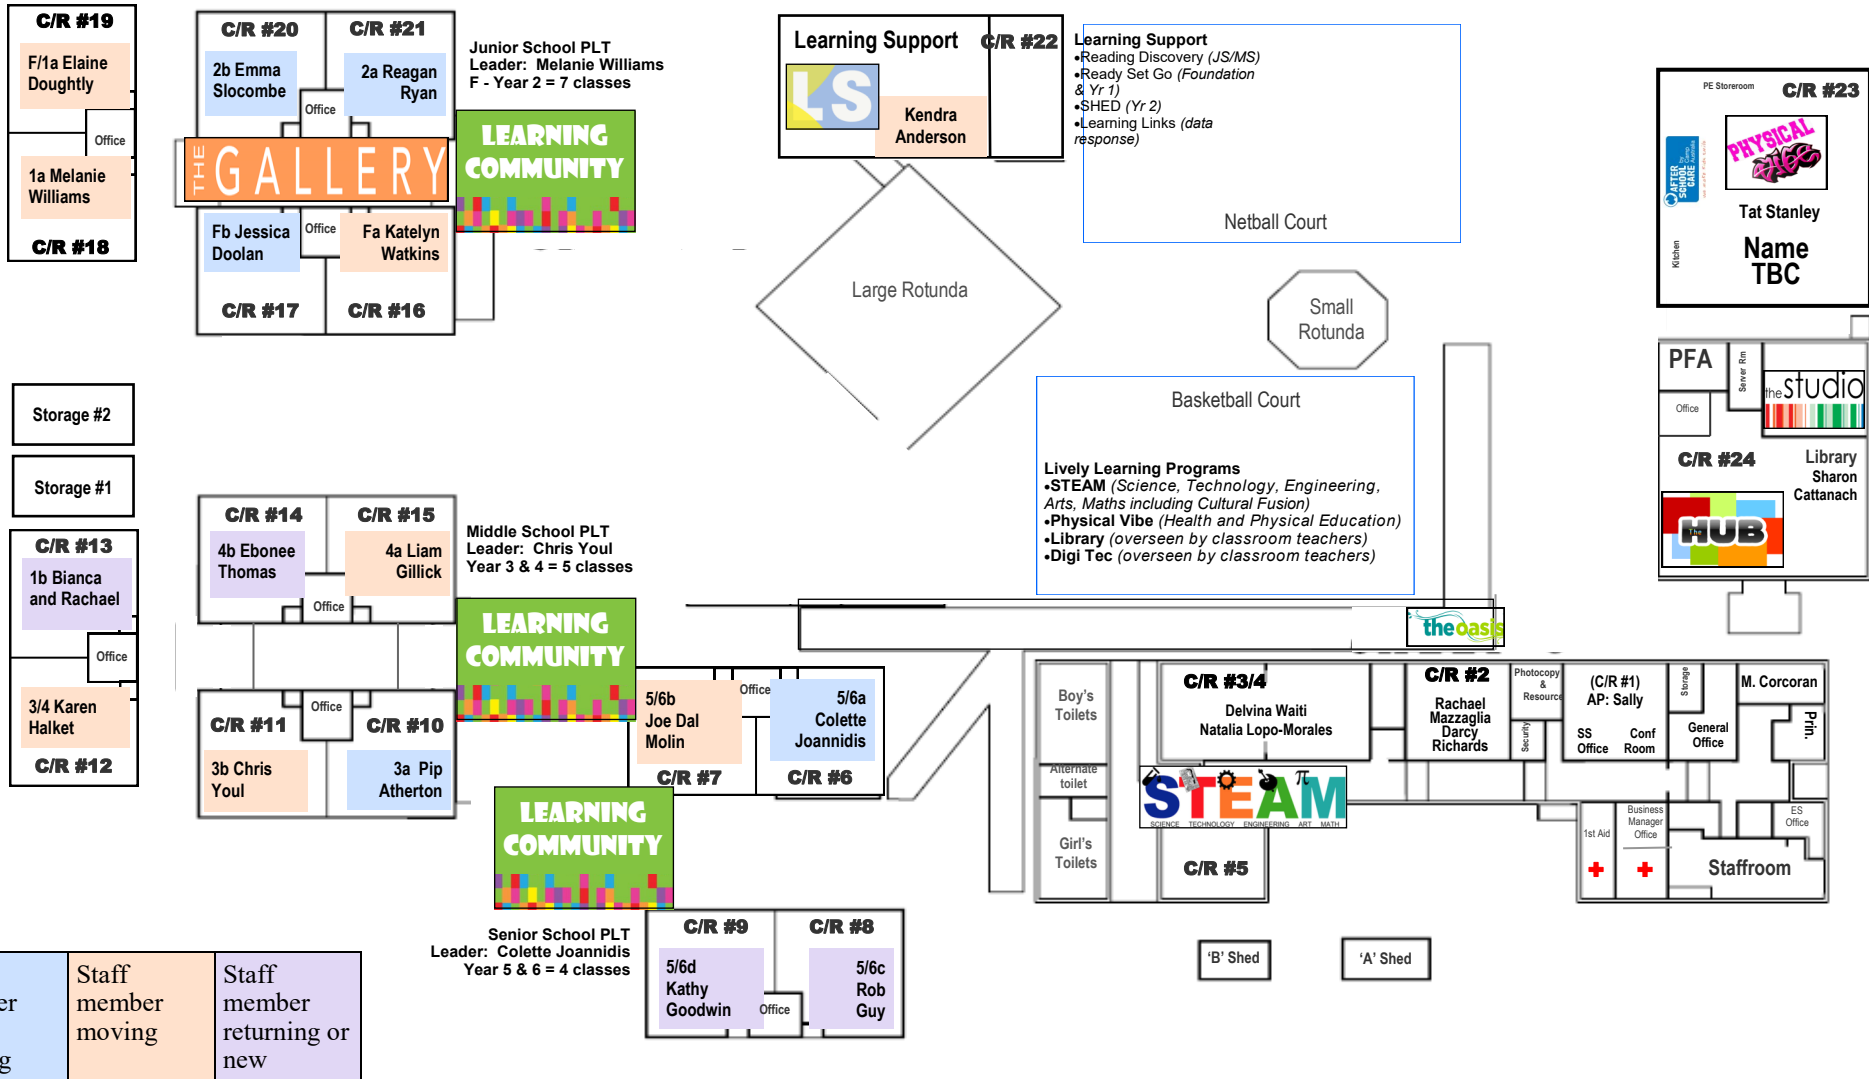

BROWNS ROAD

PEARCEDALE ROAD

DRAFT Room Allocations for 2019 updated 150119