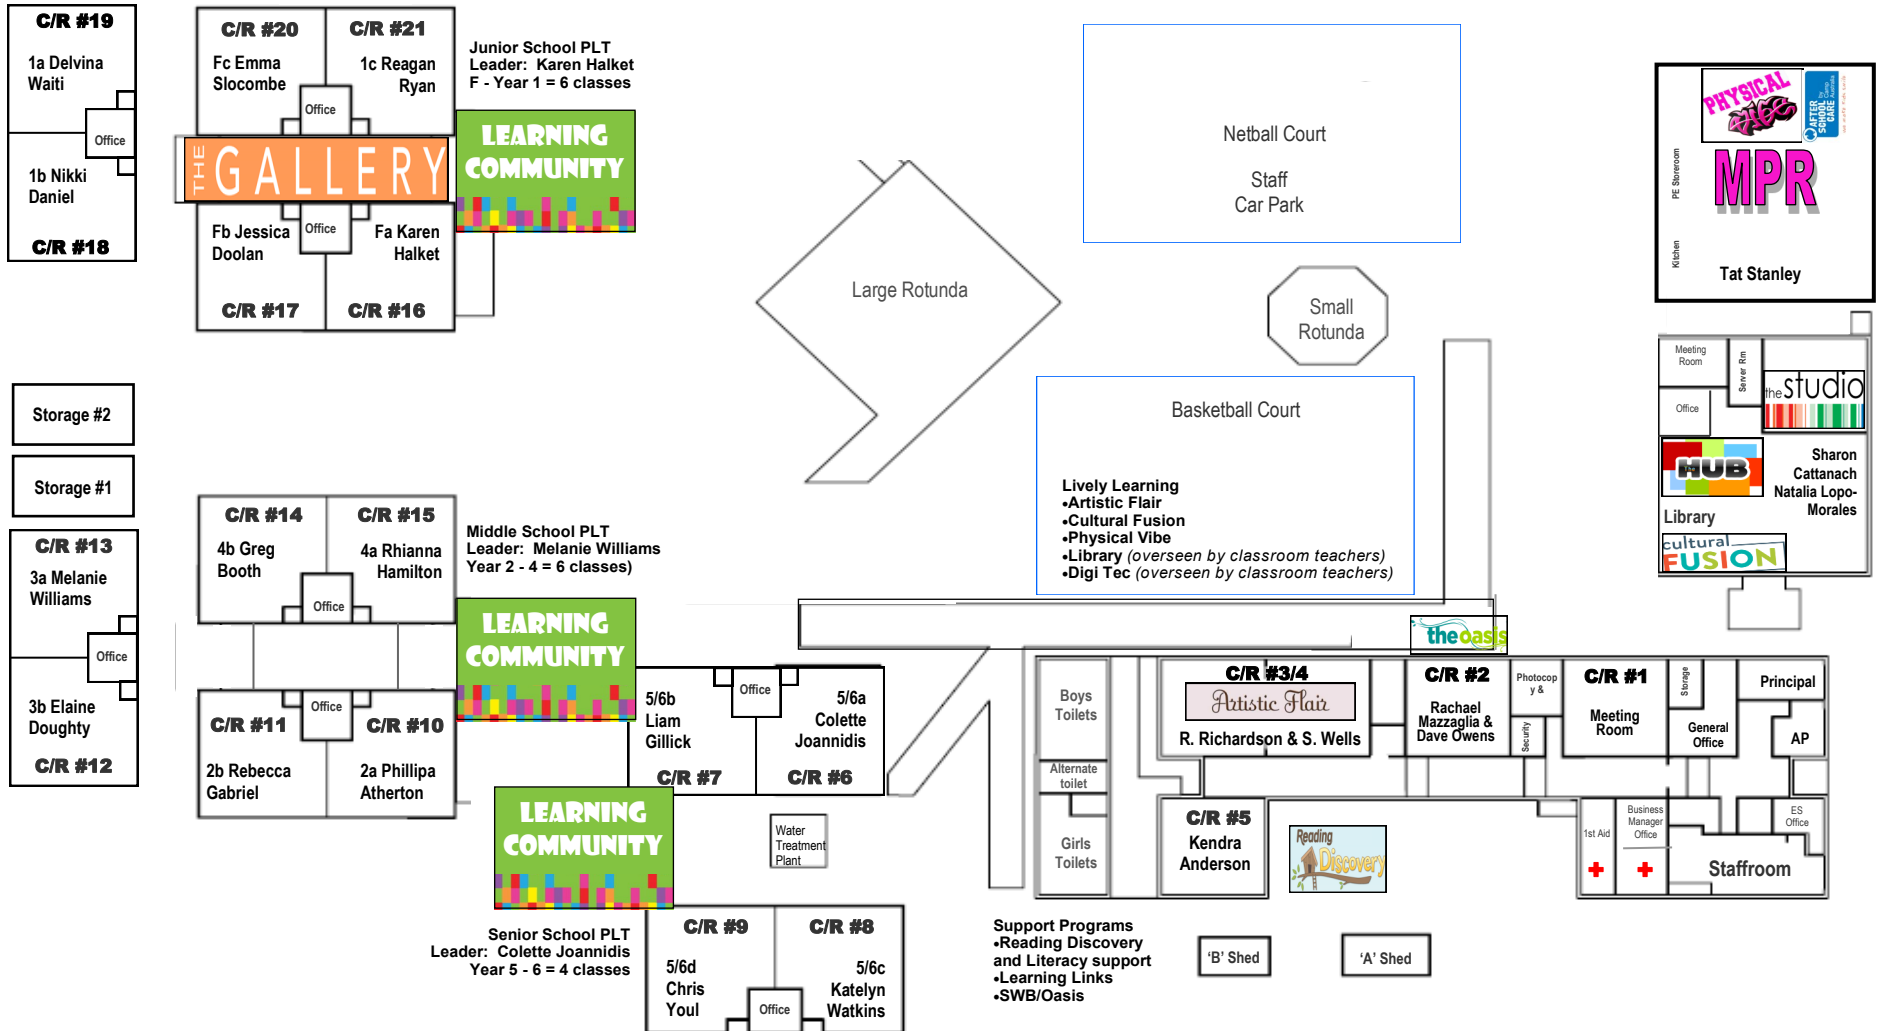

BROWNS ROAD

PEARCEDALE ROAD

DRAFT Room Allocations for 2018 updated 250118