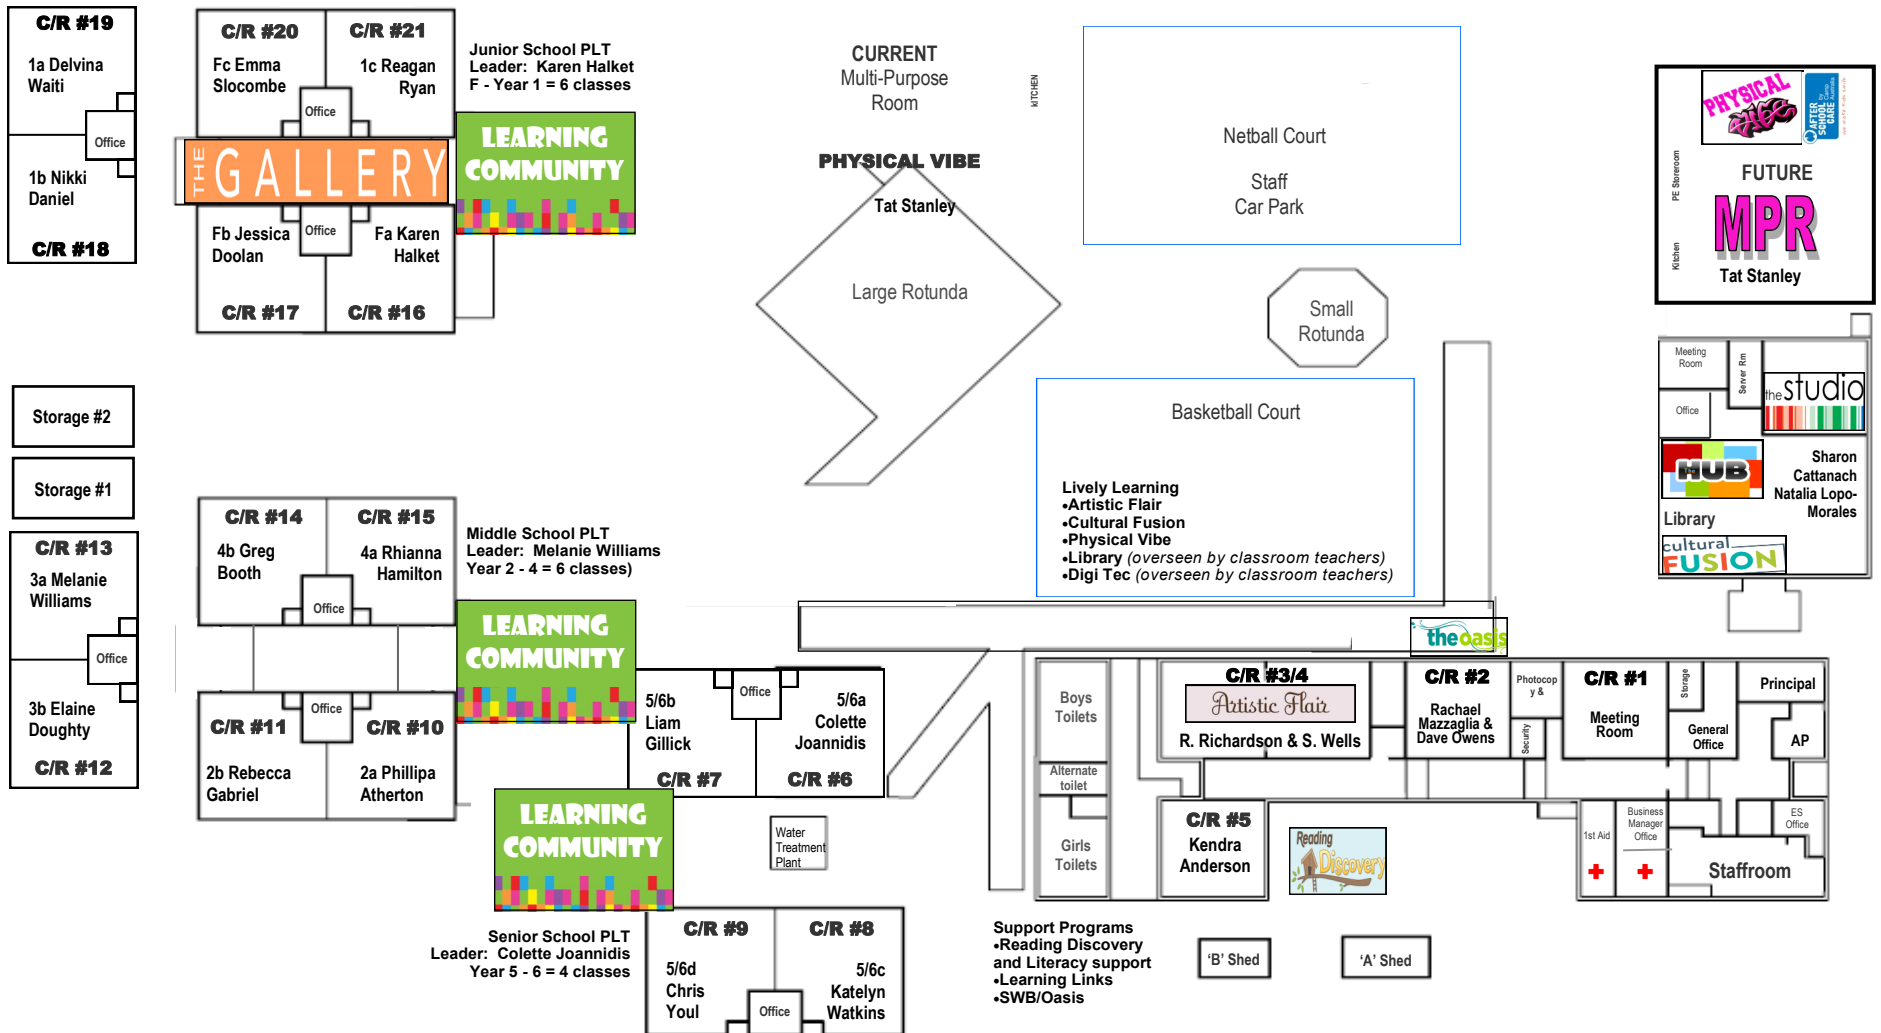

BROWNS ROAD

PEARCEDALE ROAD

DRAFT Room Allocations for 2018 updated 300118