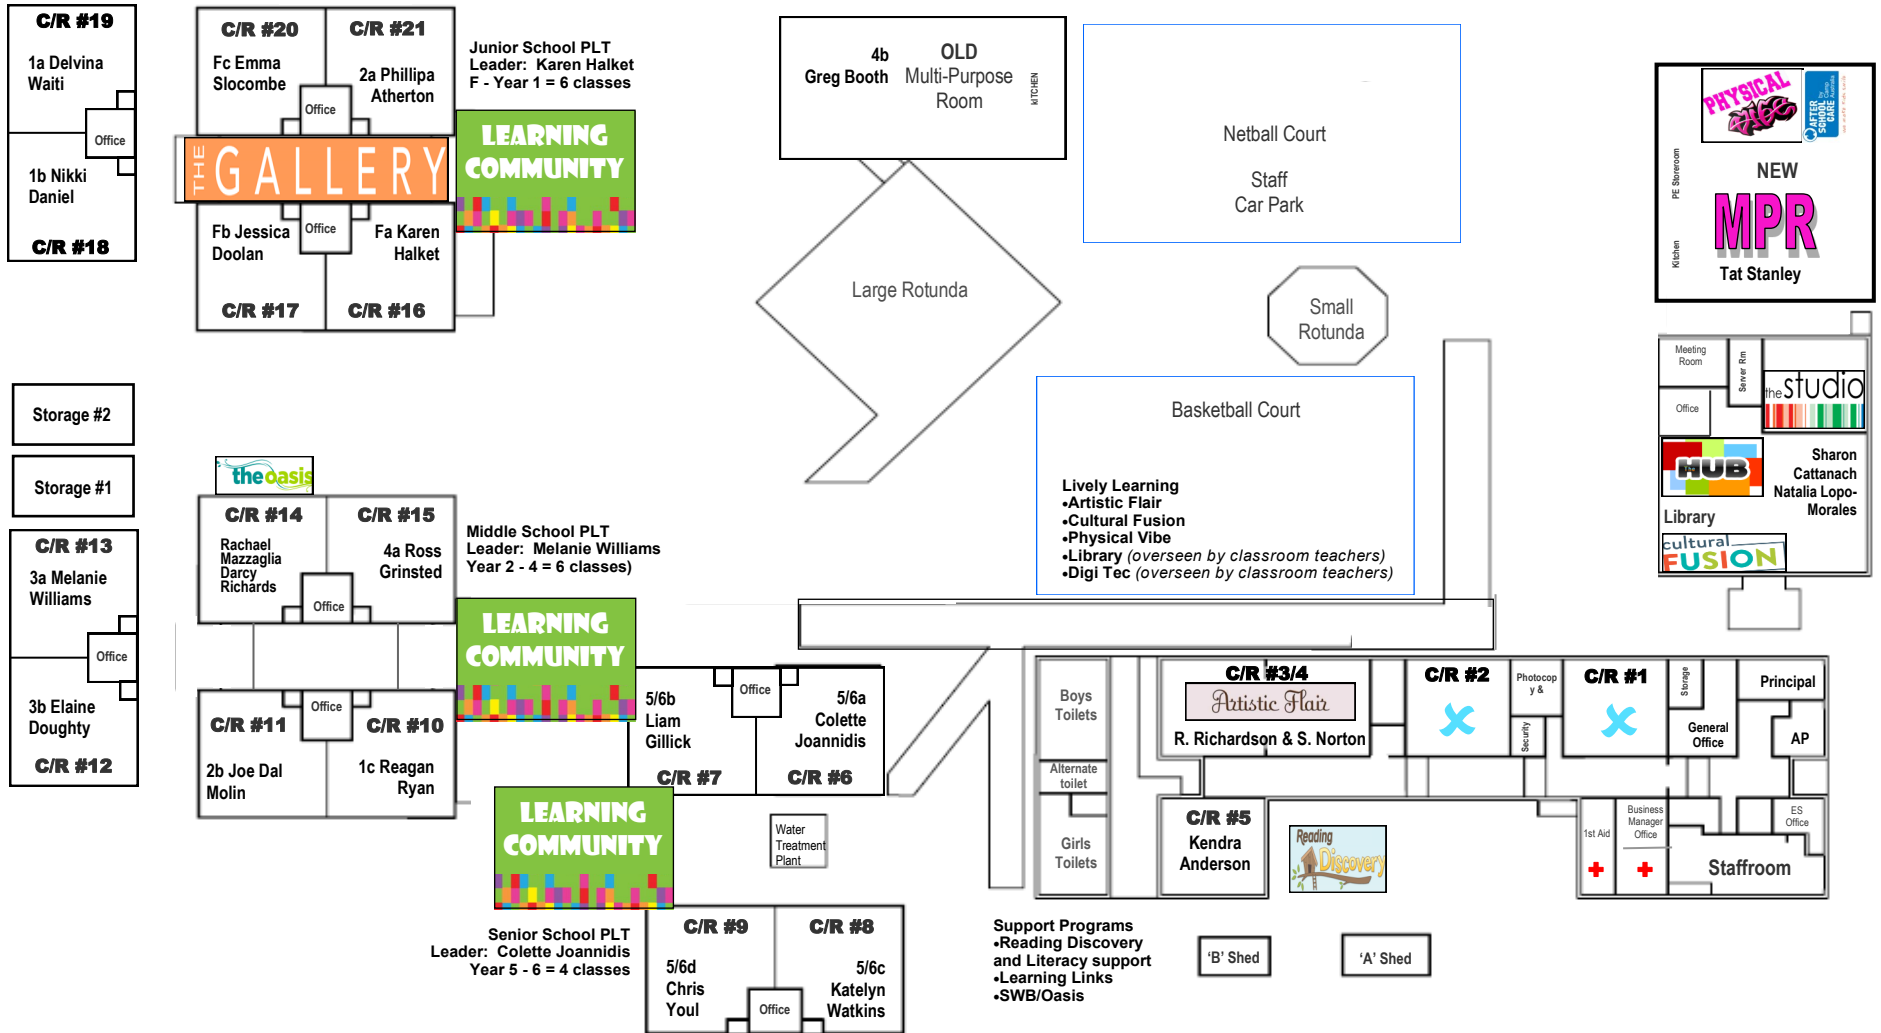

BROWNS ROAD

PEARCEDALE ROAD

DRAFT Room Allocations for 2018 updated 080618